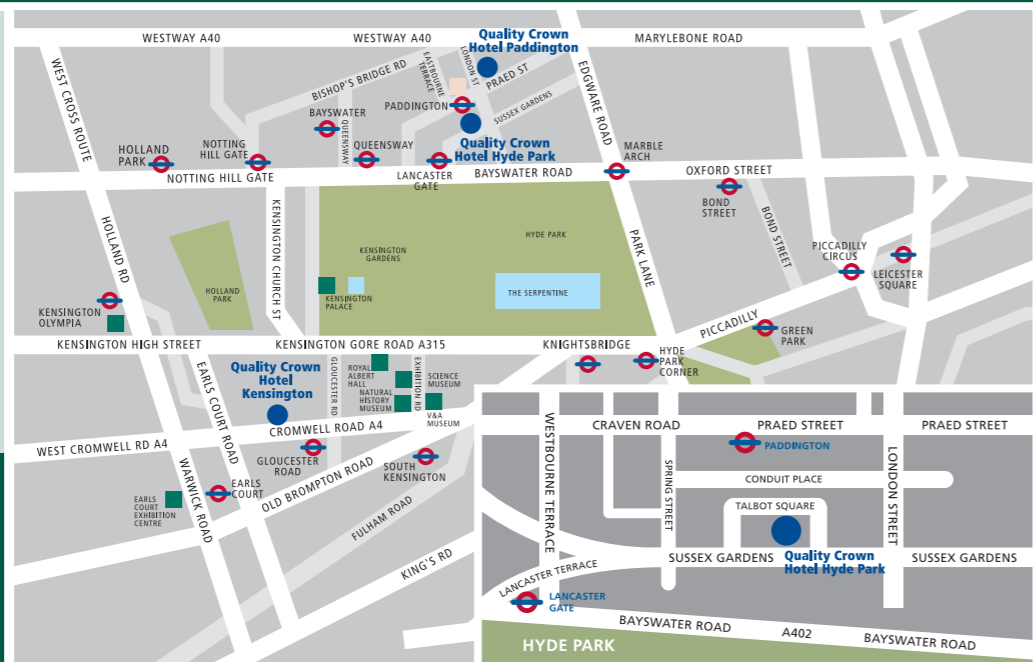

Underground

Paddington Station (Circle, District, Bakerloo, Hammersmith & City line)

Lancaster Gate (Central line)

Airport connections

Heathrow Express to Paddington Stn

Gatwick Express to Victoria Stn, District/Circle line

Stansted Express to Liverpool St, Circle line

City Airport Metro to Westminster, District/Circle line

Luton Airport to Kings Cross, Circle line

For more detailed directions visit

www.londontouristhotels.com

Quality Crown Hotel Hyde Park

8 - 14 Talbot Square, London W2 1TS

Reservations +44 (0)20 7835 2000

Fax +44 (0)20 7341 7676

www.londontouristhotels.com